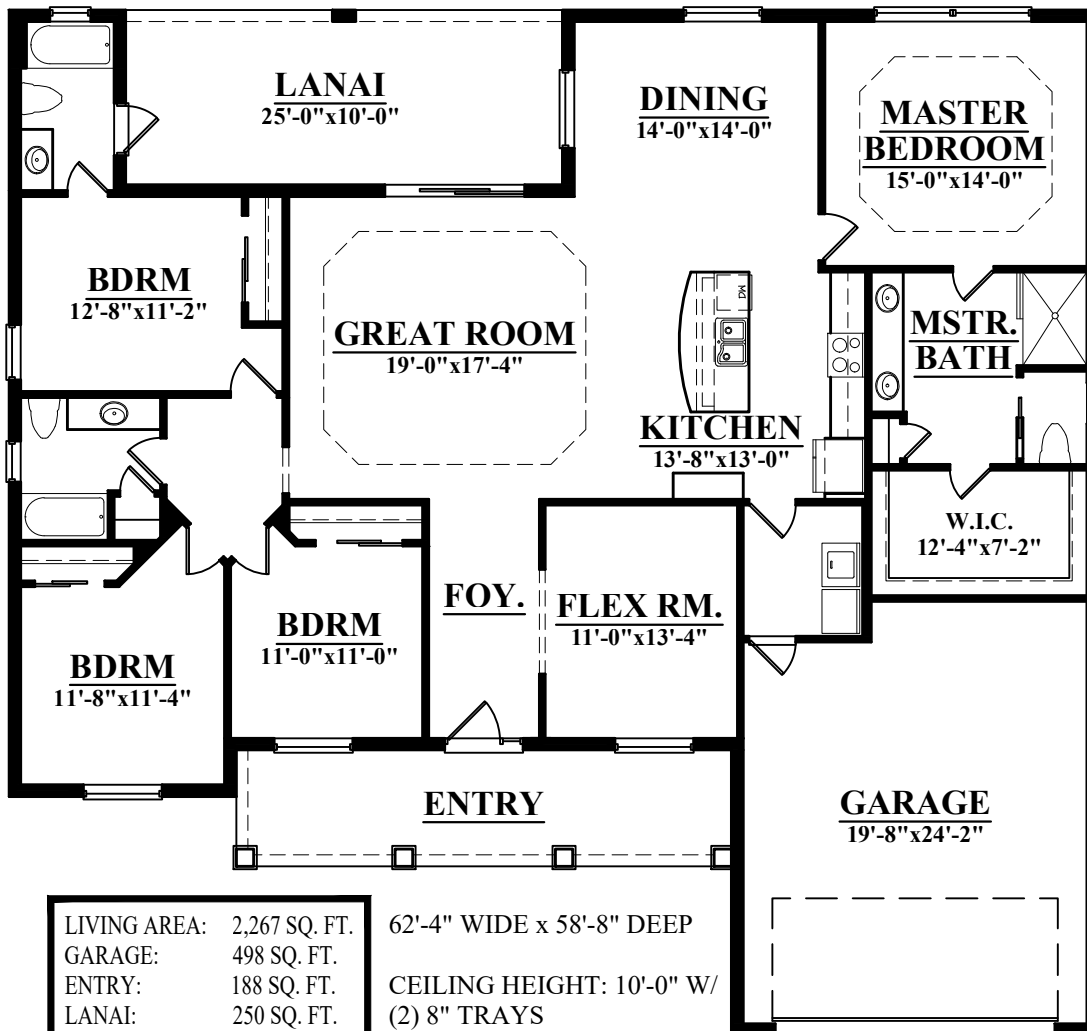

THE JANICE III

2267

OPTIONAL MASTER BATH

LIVING AREA:	2,267 SQ. FT.	62'-4" WIDE x 58'-8" DEEP
GARAGE:	498 SQ. FT.	
ENTRY:	188 SQ. FT.	CEILING HEIGHT: 10'-0" W/ (2) 8" TRAYS
LANAI:	250 SQ. FT.	
TOTAL:	3,203 SQ. FT.	