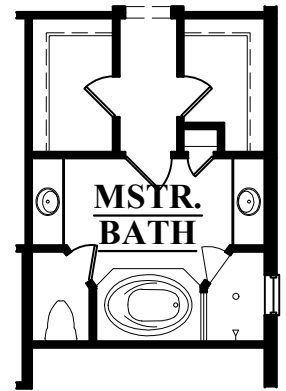

THE JANICE III

2267

OPTIONAL MASTER BATH

LIVING AREA:	2,267 SQ. FT.	62'-4" WIDE x 58'-8" DEEP
GARAGE:	498 SQ. FT.	
ENTRY:	188 SQ. FT.	CEILING HEIGHT: 10'-0" W/ (2) 8" TRAYS
LANAI:	250 SQ. FT.	
TOTAL:	3,203 SQ. FT.	