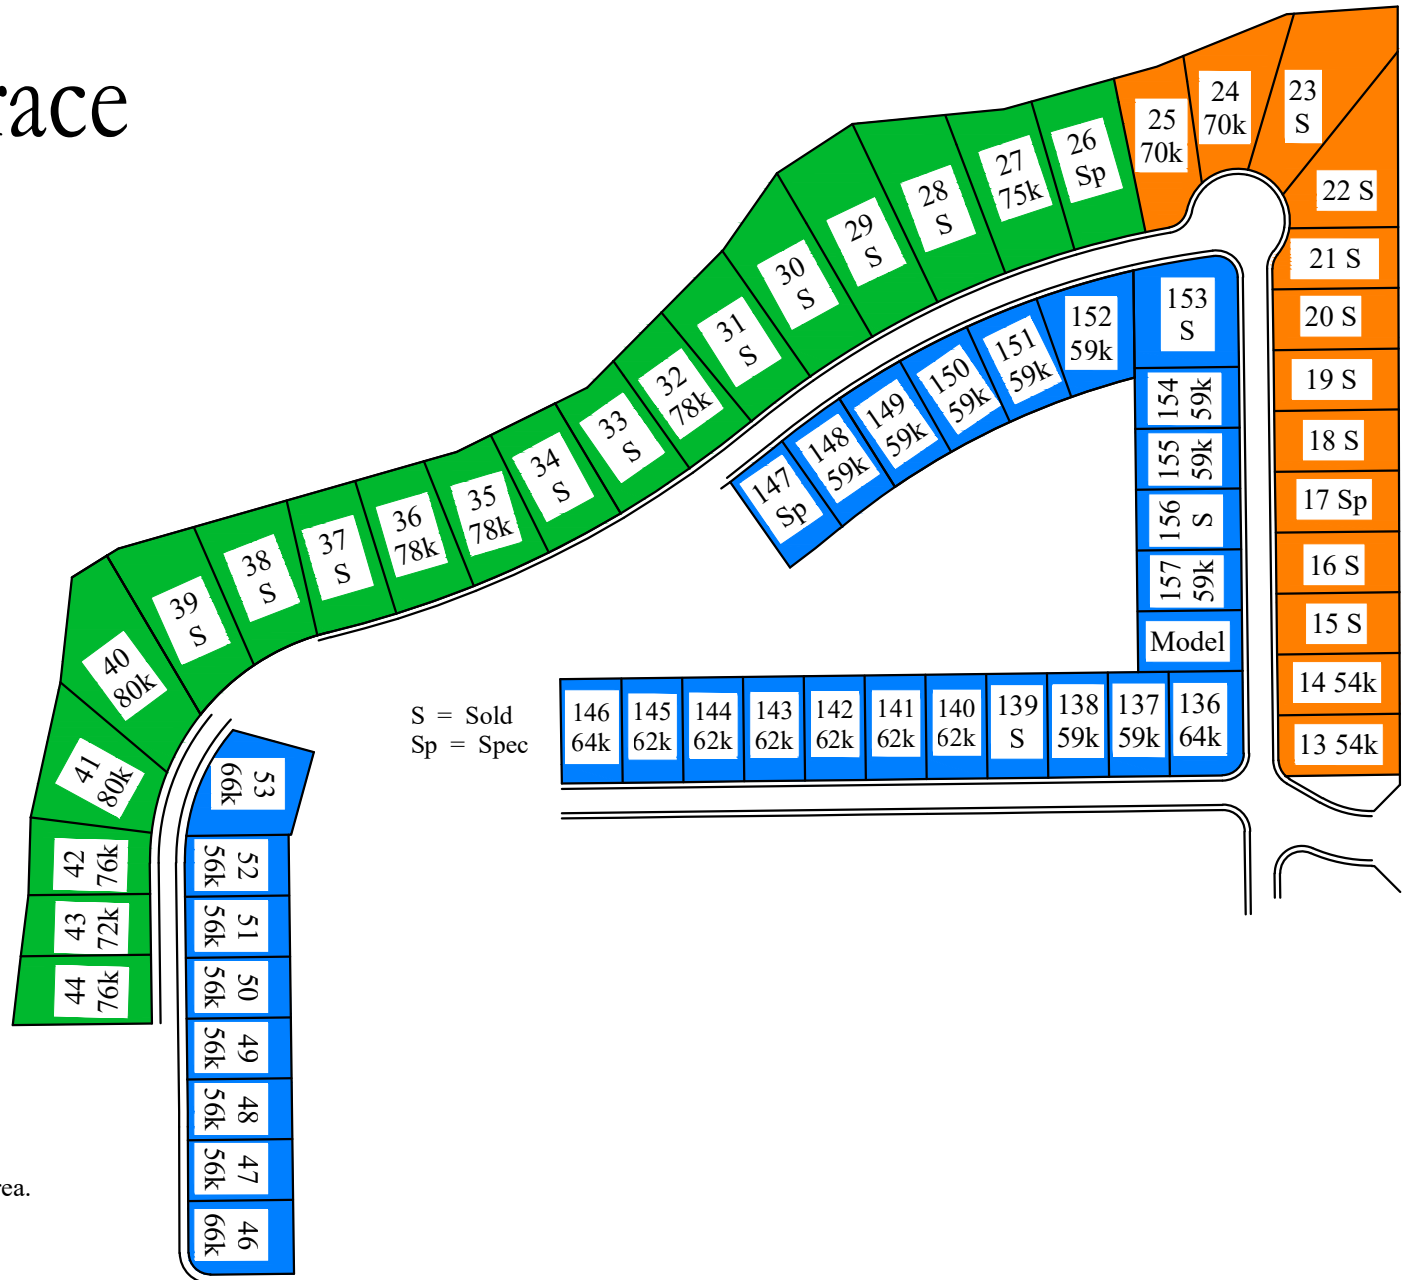

Highlands Grace

SCHOOL ZONES
Spessard Holland Elementary
Lakeland Highlands Middle
George Jenkins Senior High

Lots 23-39, 147-153 require 2,200 s.f. min. living area.
 All other lots are min. 1,800 s.f. living area