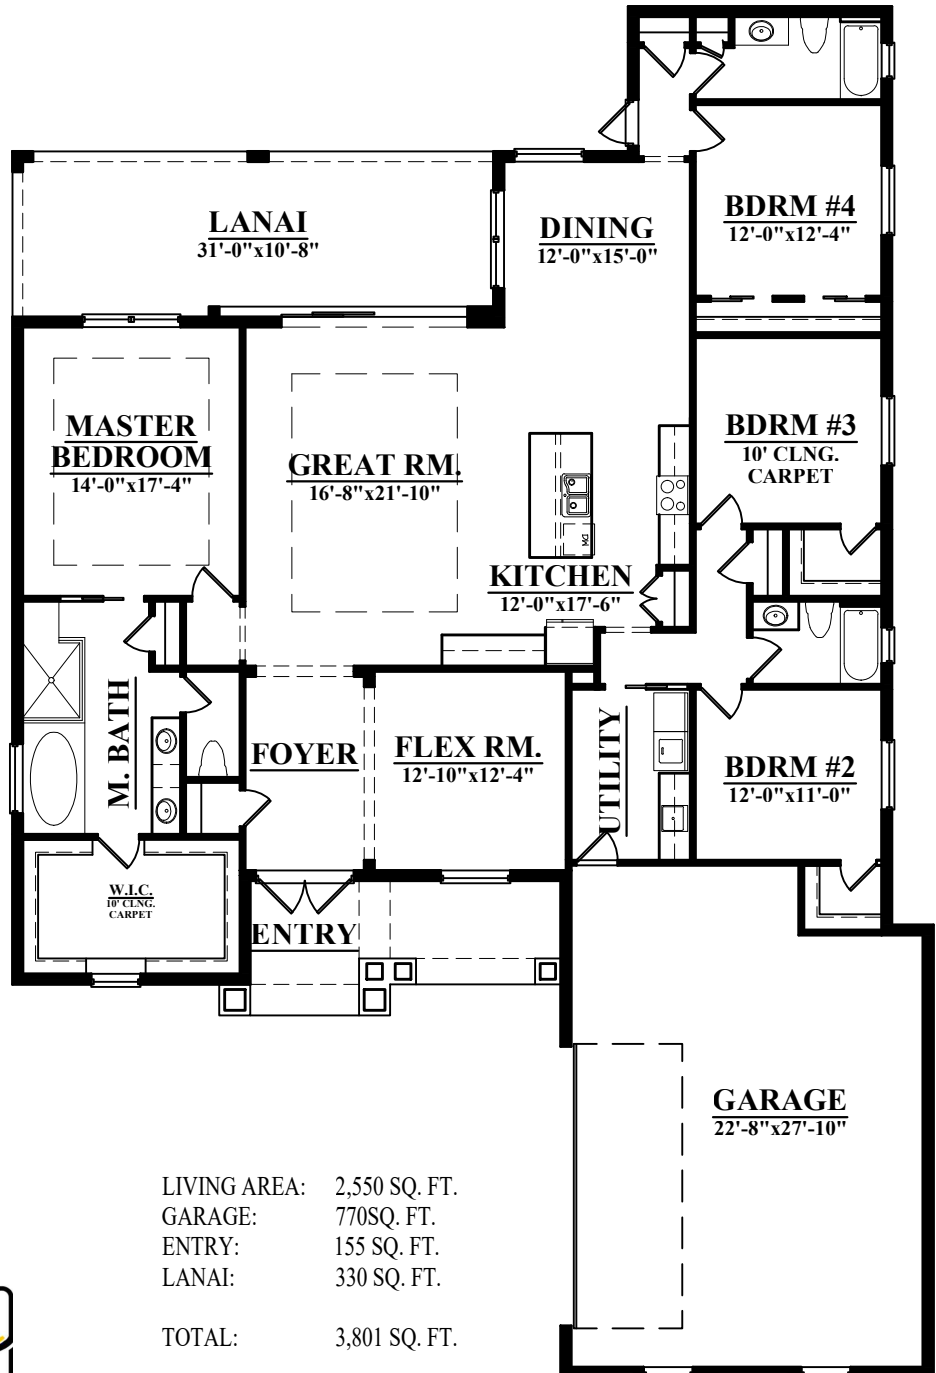

THE DANIELLE COURTYARD

LIVING AREA: 2,550 SQ. FT.
 GARAGE: 770SQ. FT.
 ENTRY: 155 SQ. FT.
 LANAI: 330 SQ. FT.
 TOTAL: 3,801 SQ. FT.