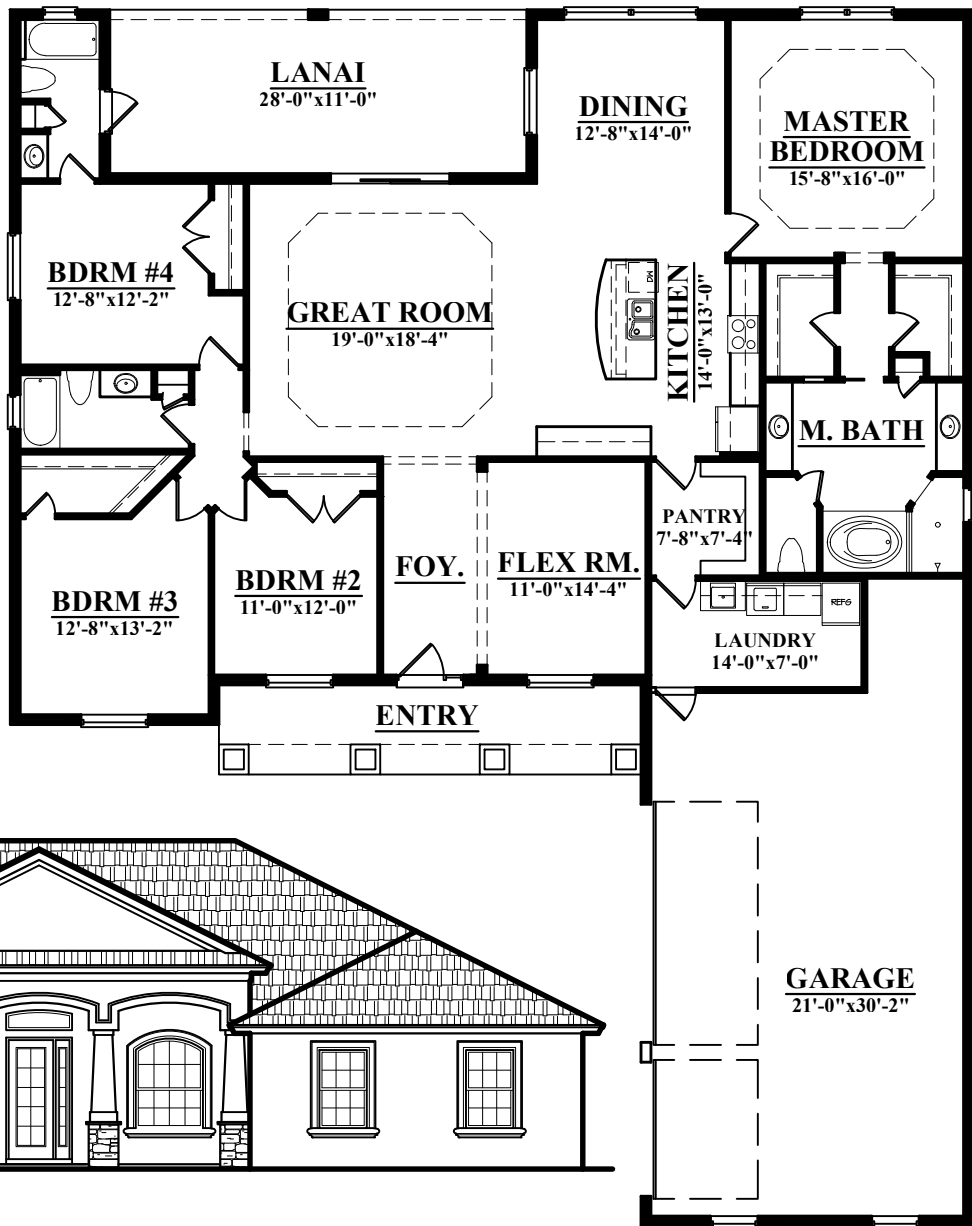

THE HARTFORD COURTYARD A 2616

LIVING AREA:	2616 SQ. FT.
GARAGE:	855 SQ. FT.
ENTRY:	170 SQ. FT.
LANAI:	308 SQ. FT.
TOTAL:	3,949 SQ. FT.